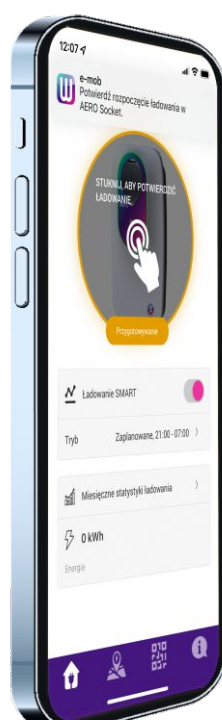

moon

Manage your EV fleet...

... with our industry-leading app and back-office.

The best possible future-proof solution for your business. At 3CHARGY, we will discuss with you the best solution for your business and charging issues at your place of business and residence.

We will present you with available solutions tailored to your needs and budget.

You will have a dedicated account manager, to make our collaboration as smooth as possible.

moon.3chargy.com