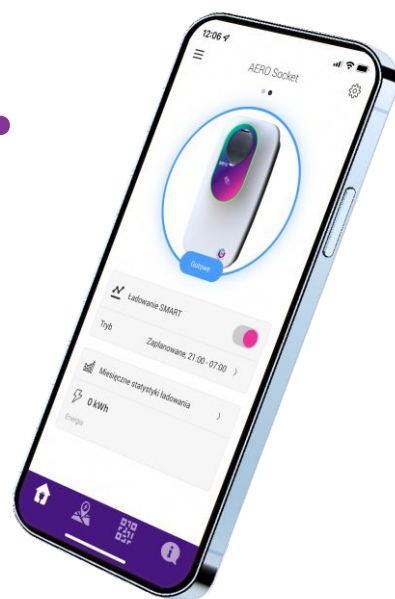

moon

Manage your EV fleet...

... with our industry-leading app and back-office.

The best possible future-proof solution for your business. At 3CHARGY, we will discuss with you the best solution for your business and charging issues at your place of business and residence.

We will present you with available solutions tailored to your needs and budget.

You will have a dedicated account manager, to make our collaboration as smooth as possible.

moon.3chargy.com