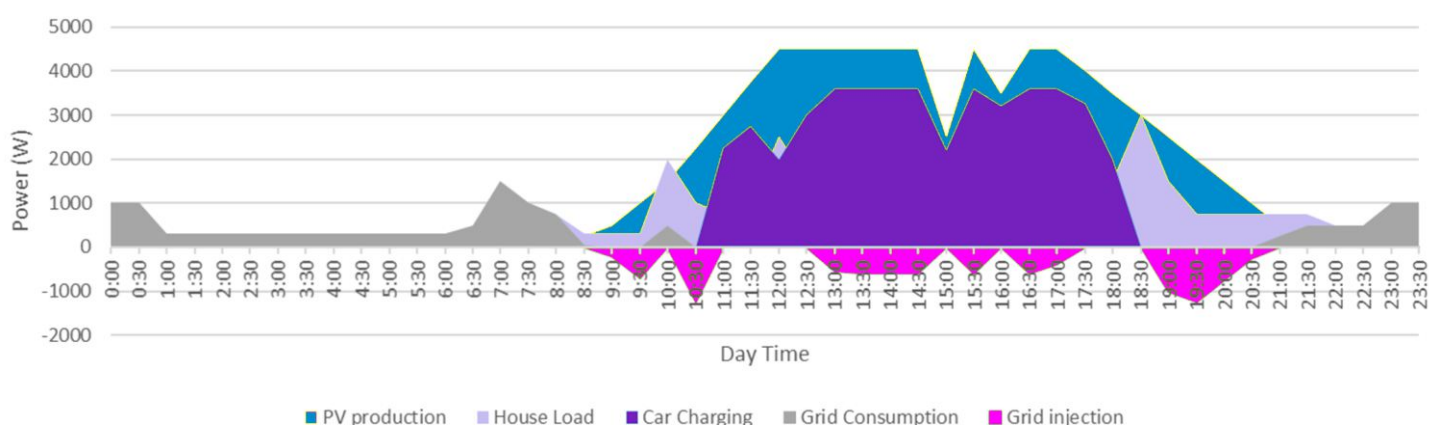

IP54

aero.3chargy.com

Dynamic Solar Balancer

The Dynamic Solar Balancer (DSB) is the best for load balancing in all residential buildings, especially when the energy is generated by a photovoltaic system. The device measures the energy flow and provides continuous information about the plant's energy consumption or production. The Dynamic Solar Balancer enables efficient charging and intelligent charging in combination with a compatible charger, the perfect solution for optimizing your vehicle's use of green energy. Green e-Mobility at the highest level!

Product description and applications

The DSB continuously measures the voltage and current of the home system and transmits this information to the AERO charger. In this way, the charger takes into account the actual load of the home system and balances the charging power of the electric car. the charging power of the electric car.