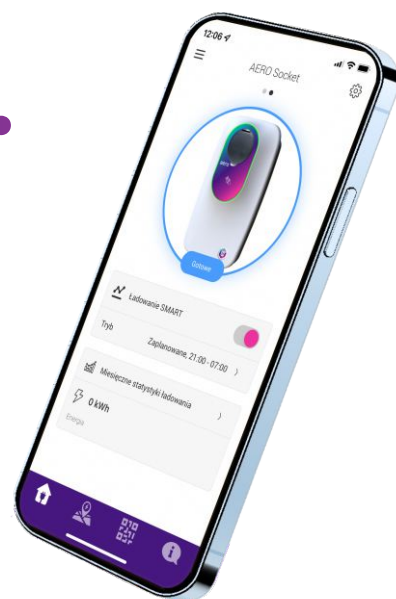

aero

Manage your EV fleet...

... with our industry-leading app and back-office.

The best possible future-proof solution for your business.

At 3CHARGY, we will discuss with you the best solution for your business and charging issues at your place of business and residence.

We will present you with available solutions tailored to your needs and budget.

You will have a dedicated account manager,

to make our collaboration as smooth as possible.

aero.3chargy.com