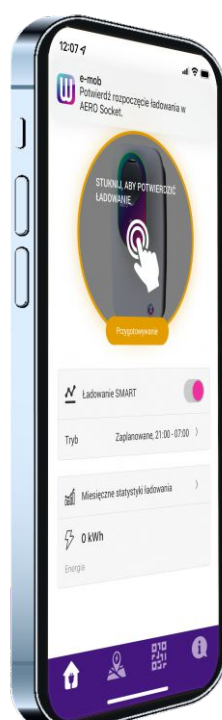

aero

Manage your EV fleet...

... with our industry-leading app and back-office.

The best possible future-proof solution for your business.

At 3CHARGY, we will discuss with you the best solution for your business and charging issues at your place of business and residence.

We will present you with available solutions tailored to your needs and budget.

You will have a dedicated account manager,

to make our collaboration as smooth as possible.

aero.3chargy.com