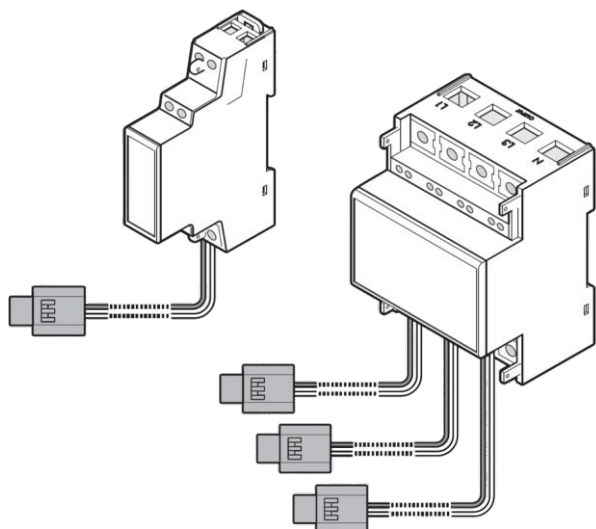

Technical specifications

Charging mode	Mode 3 (IEC 61851-1 ed. 3) ISO15118
Outer shell	ABS (UL94 HB Fire Rated), IP54, IK10
Dimensions (W x H x D)	248mm x 426mm x 120mm
Weight	3,5kg
Temperature range	da -30°C a +50°C
Humidity	Maximum 95%
Protection	DC Sense (6mA), overcurrent, temperature, overvoltage
Mounting type	wall-mounted, indoor or outdoor
Socket	IEC 62196 Type 2 with lid,
Connectivity	WLAN: 802.11 (2.4 Ghz), Ethernet Rj45, Bluetooth, LTE, EEBUS
Meter	MID
Maximum charging current	22kW (32A)
Communication protocol	OCPP 1.6J - OCPP 2.0
RFID / NFC	YES
Measurement	Active power, active energy, current and voltage rms
LED indication	HMI LED Active Light Ring

IP54

aero.3chargy.com

Dynamic Solar Balancer

The Dynamic Solar Balancer (DSB) is the best for load balancing in all residential buildings, especially when the energy is generated by a photovoltaic system. The device measures the energy flow and provides continuous information about the plant's energy consumption or production. The Dynamic Solar Balancer enables efficient charging and intelligent charging in combination with a compatible charger, the perfect solution for optimizing your vehicle's use of green energy. Green e-Mobility at the highest level!